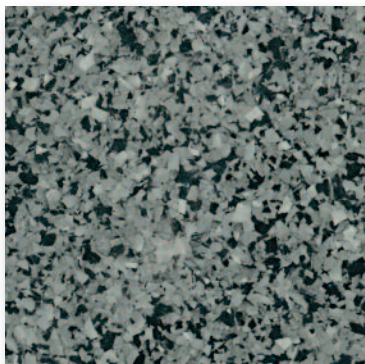

## Macro Chip Color Blends

Burlywood

Deep Sky Blue

Mute Gray

Sandybrown

Golden Egg

Pure Granite

## Micro Chip Color Blends

Midnite Moon

Navajo White

Crimson

*Samples shown are only approximations and should not be used for specification purposes.*