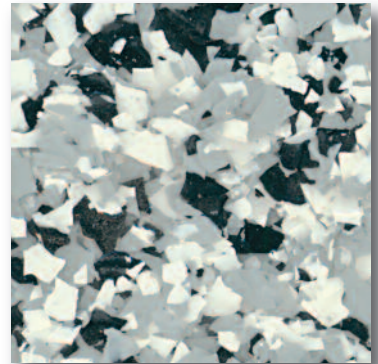

## Macro Chip Color Blends

Burlywood

Deep Sky Blue

Mute Gray

Sandybrown

Golden Egg

Pure Granite

## Micro Chip Color Blends

Midnite Moon

Navajo White

Crimson

*Samples shown are only approximations and should not be used for specification purposes.*