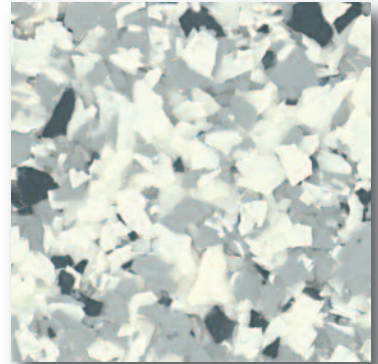

**Florock**<sup>®</sup>  
*Excellence in Polymer Flooring*

FloroChip  
Decorative Flake

**Floro**

## Macro Chip Color Blends

Burlywood

Deep Sky Blue

Mute Gray

Sandybrown

Golden Egg

Pure Granite

## Micro Chip Color Blends

Midnite Moon

Navajo White

Crimson

*Samples shown are only approximations and should not be used for specification purposes.*