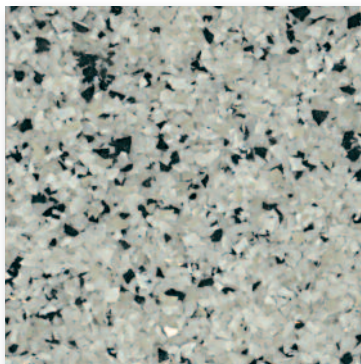

## Macro Chip Color Blends

Burlywood

Deep Sky Blue

Mute Gray

Sandybrown

Golden Egg

Pure Granite

## Micro Chip Color Blends

Midnite Moon

Navajo White

Crimson

*Samples shown are only approximations and should not be used for specification purposes.*