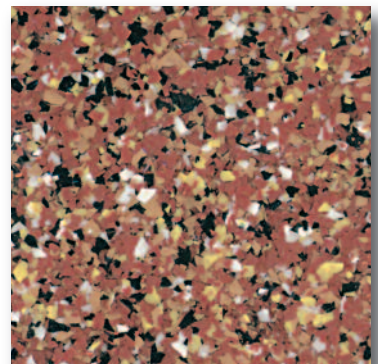

## Macro Chip Color Blends

Burlywood

Deep Sky Blue

Mute Gray

Sandybrown

Golden Egg

Pure Granite

## Micro Chip Color Blends

Midnite Moon

Navajo White

Crimson

*Samples shown are only approximations and should not be used for specification purposes.*