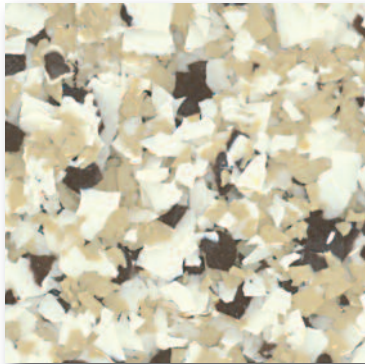

## Macro Chip Color Blends

Burlywood

Deep Sky Blue

Mute Gray

Sandybrown

Golden Egg

Pure Granite

## Micro Chip Color Blends

Midnite Moon

Navajo White

Crimson

*Samples shown are only approximations and should not be used for specification purposes.*