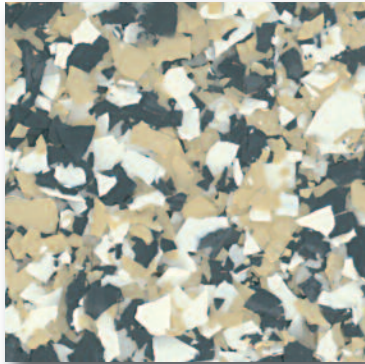

**Florock**<sup>®</sup>  
*Excellence in Polymer Flooring*

FloroChip  
Decorative Flake

**Floro**

## Macro Chip Color Blends

Burlywood

Deep Sky Blue

Mute Gray

Sandybrown

Golden Egg

Pure Granite

## Micro Chip Color Blends

Midnite Moon

Navajo White

Crimson

*Samples shown are only approximations and should not be used for specification purposes.*