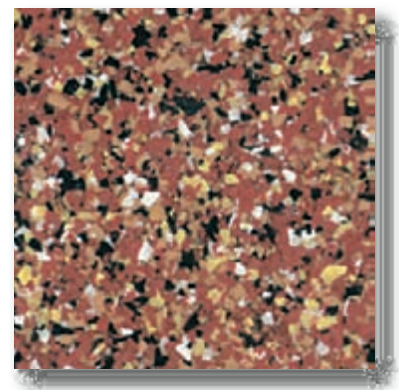

## Macro Chip Color Blends

Burlywood

Deep Sky Blue

Mute Gray

Sandybrown

Golden Egg

Pure Granite

## Micro Chip Color Blends

Midnite Moon

Navajo White

Crimson

*Samples shown are only approximations and should not be used for specification purposes.*